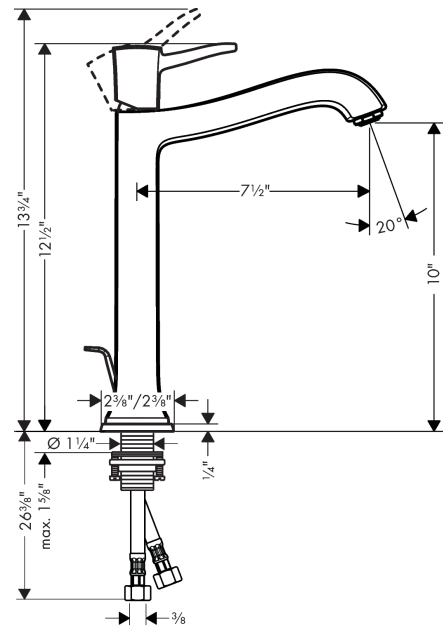

### Scale drawing

**Metropol Classic**  
**Single-Hole Faucet 260 with Pop-Up Drain, 1.2 GPM**  
 Finishes : **chrome**    Part no. : **31303001**

Exploded drawing

Year of production: >01/19

**Metropol Classic**  
**Single-Hole Faucet 260 with Pop-Up Drain, 1.2 GPM**  
 Finishes : **chrome** Part no. : **31303001**

## Spare parts list

Year of production: >01/19

Pos.	Description	Part no.	Price	PU
1	handle	92815000	-	1
2	screw cover	96338000	-	1
3	flange	98863000	-	1
4	nut	98864000	-	1
5	cartridge, assy	95973001	-	1
6	adapter for cartridge	98866000	-	1
7	aerator M24x1 (4,5 l/min)	92877000	-	1
8	pull rod	96657000	-	1
9	escutcheon for spout	92814000	-	1
10	fixing set (Ø 32)	13961000	-	1
11	connection hose 35½" M8x0,75 3/8"	96316001	-	1
12	locking screw for handle	95140000	-	1
13	seal	98865000	-	1
14	O-ring 23x2	98398000	-	1
15	O-ring 27x1,5	92527000	-	1
16	O-ring 25x1,5	98146000	-	1
a	pop up waste	88509000	-	1