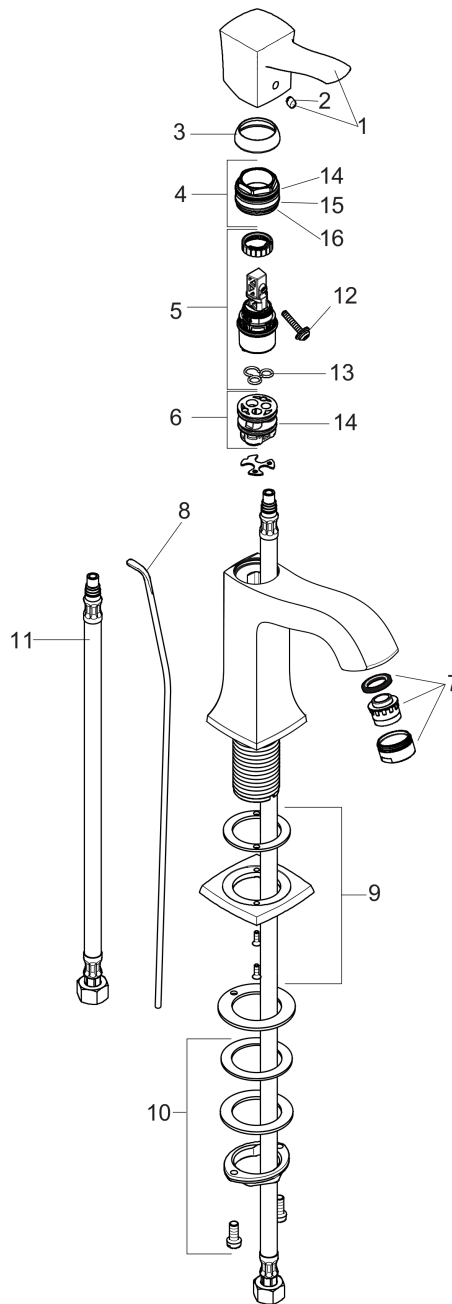

**Metropol Classic**  
**Single-Hole Faucet 260 with Pop-Up Drain, 1.2 GPM**  
 Finishes : **chrome**    Part no. : **31303001**

### Product image

### Scale drawing

**Metropol Classic**  
**Single-Hole Faucet 260 with Pop-Up Drain, 1.2 GPM**  
 Finishes : **chrome**    Part no. : **31303001**

Exploded drawing

Year of production: >01/19

**Metropol Classic**  
**Single-Hole Faucet 260 with Pop-Up Drain, 1.2 GPM**  
 Finishes : **chrome** Part no. : **31303001**

## Spare parts list

Year of production: >01/19

Pos.	Description	Part no.	Price	PU
1	handle	92815000	-	1
2	screw cover	96338000	-	1
3	flange	98863000	-	1
4	nut	98864000	-	1
5	cartridge, assy	95973001	-	1
6	adapter for cartridge	98866000	-	1
7	aerator M24x1 (4,5 l/min)	92877000	-	1
8	pull rod	96657000	-	1
9	escutcheon for spout	92814000	-	1
10	fixing set (Ø 32)	13961000	-	1
11	connection hose 35½" M8x0,75 3/8"	96316001	-	1
12	locking screw for handle	95140000	-	1
13	seal	98865000	-	1
14	O-ring 23x2	98398000	-	1
15	O-ring 27x1,5	92527000	-	1
16	O-ring 25x1,5	98146000	-	1
a	pop up waste	88509000	-	1